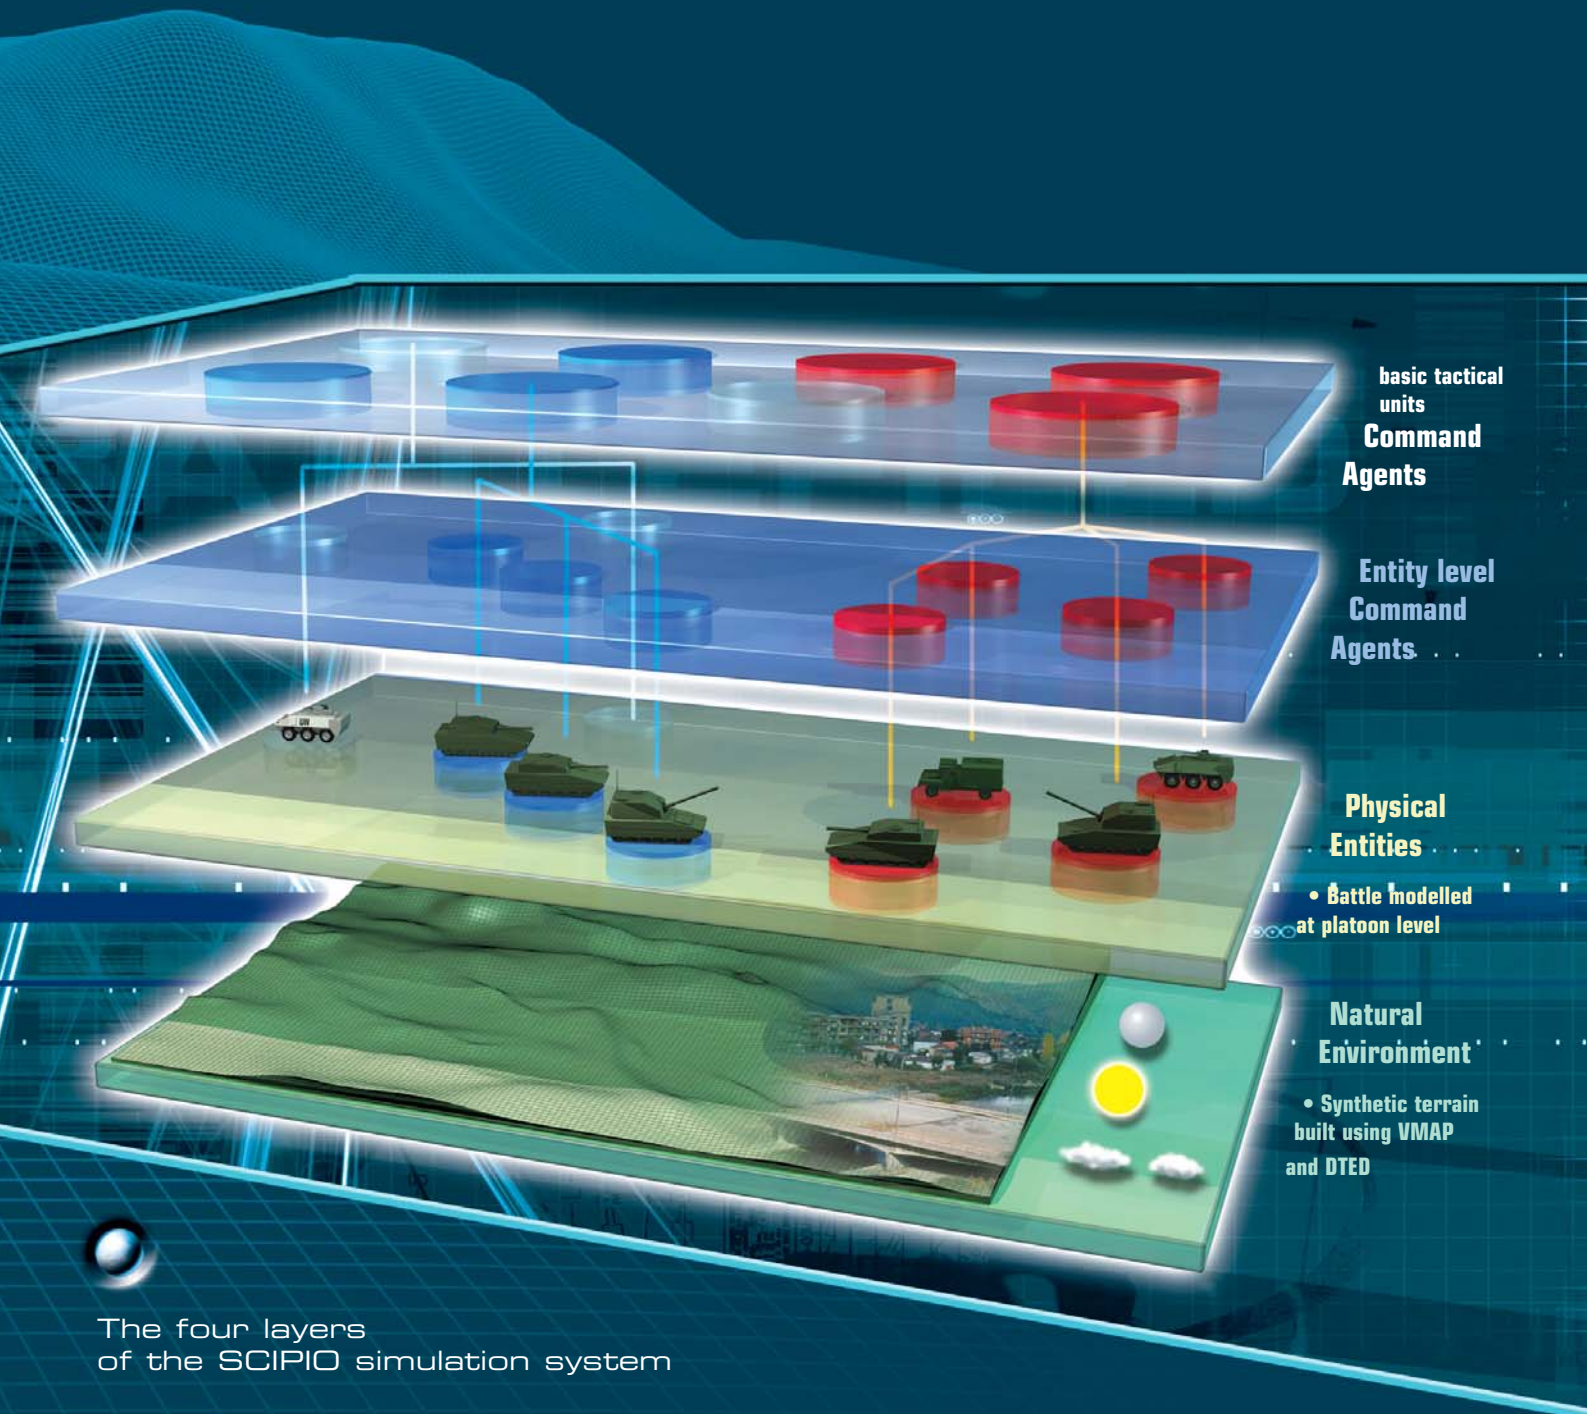

AFTER ACTION REVIEW

SCIPPIO:

A new way of commanding simulation entities

Linked with higher command system and lower command agents, the controller's MMI is similar to a C4I system.

Benefits include significant reductions in exercise control staffing and realistic reporting flows.

One controller commands up to a full battalion at company-aggregated level

1 APP6A symbology

2 Entities commanded with graphical orders issued by next-highest C4I

3 OOB view of controlled company

4 Each company controlled through a dedicated view of its perceived situation

SCIPIO:

Automated simulation

Simulation is automated using a unique artificial intelligence technology, with intelligent agents acting as commanders of basic tactical units.

Army doctrine is input directly to SCIPIO command agents for full coverage of operational branches.